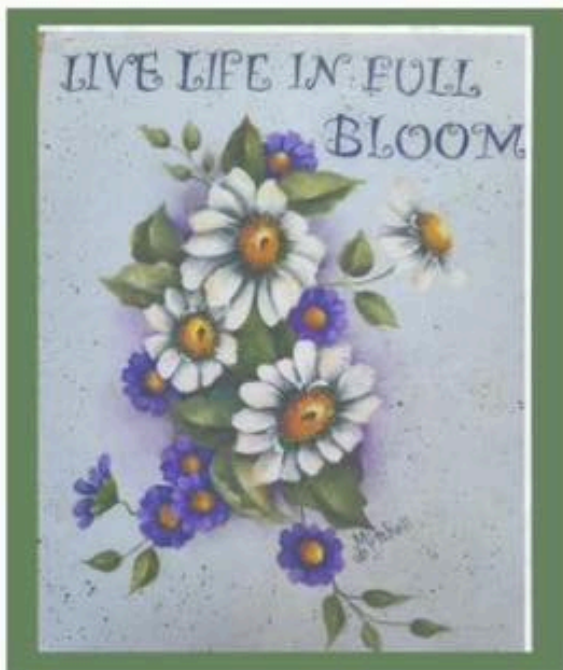

# Valley of the Sun Artists

**April 10, 2025 (Zoom & In-Person)**

**10 A.M. ARIZONA TIME (Please check your local time zones)**  
**In Person at The Tole Shop in Glendale, AZ**

## **“Life Life In Full Bloom”**

Taught and Designed by Judy Mitchell, CDA

Join us as Judy teaches blending techniques using acrylics to achieve a realistic look. It's almost Spring and these flowers would be beautiful on any surface. Wood, Tin, canvas, stepping stone. Enhance your entry or garden areas.